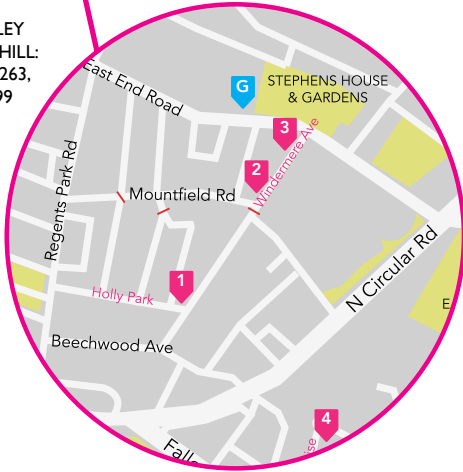

EAST FINCHLEY OPEN ARTISTS

SATURDAY & SUNDAY

29/30 JUNE

& 6/7 JULY

2019

Artists
OPEN
HOUSE
WEEKENDS

27 HOLLY PARK, N3 3JB

9 WINDERMERE AVENUE, N3 3QX

37 WINDERMERE, N3 3QX

32 BROOKLANDS RISE, NW11 6DS

www.eastfinchleyopen.org.uk

BUSES FROM
EAST FINCHLEY
& MUSWELL HILL:
102, 143, 234, 263,
H3, 43, 134, 299

1 OPEN HOUSE

G GALLERY

🔍 Look for the pink banner!