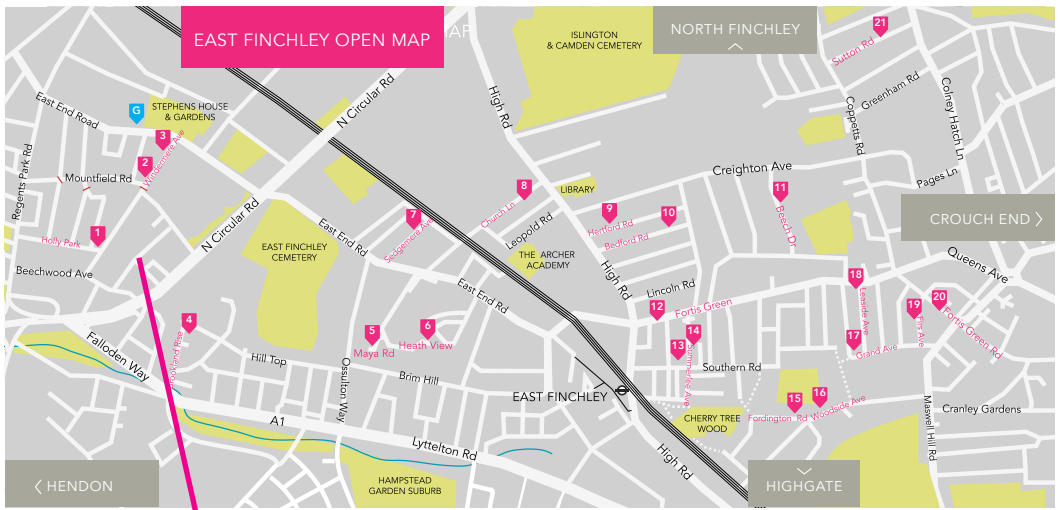

EAST FINCHLEY OPEN ARTISTS

SATURDAY & SUNDAY

29/30 JUNE

& 6/7 JULY

2019

Artists
OPEN
HOUSE
WEEKENDS

27 HOLLY PARK, N3 3JB

9 WINDERMERE AVENUE, N3 3QX

37 WINDERMERE, N3 3QX

32 BROOKLANDS RISE, NW11 6DS

www.eastfinchleyopen.org.uk

BUSES FROM
EAST FINCHLEY
& MUSWELL HILL:
102, 143, 234, 263,
H3, 43, 134, 299

1 OPEN HOUSE

G GALLERY

🔍 Look for the pink banner!

4 32 BROOKLANDS RISE, NW11 6DS

CLARA HANCOCK SILK PAINTING, GLASS FUSION

SATURDAY & SUNDAY

29/30 JUNE & 6/7 JULY 2019

11AM-6PM FREE ENTRY Houses are open on all days